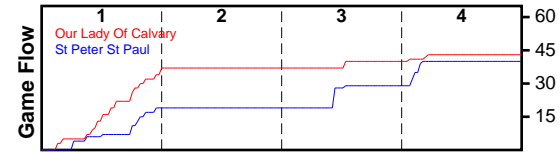

St Peter St Paul

1/18/25 Our Lady Of Calvary at St Peter St Paul

	1	2	3	4	T
Our Lady Of	37	0	3	3	43
St Peter St Paul	19	0	10	11	40