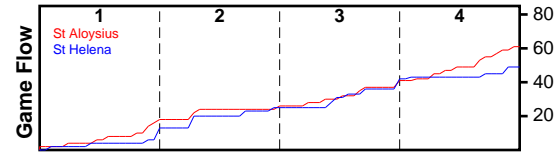

St Aloysius

1/20/25 St Aloysius at St Helena

	1	2	3	4	T
St Aloysius	18	6	17	20	61
St Helena	13	12	17	7	49