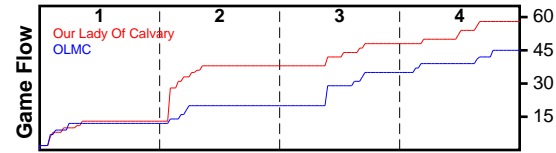

OLMC

1/19/25 Our Lady Of Calvary at OLMC

	1	2	3	4	T
Our Lady Of	13	25	10	10	58
OLMC	12	8	15	10	45