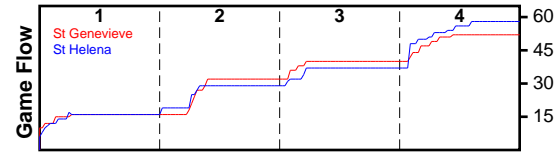

St Helena

1/19/25 St Genevieve at St Helena

	1	2	3	4	T
St Genevieve	16	16	8	12	52
St Helena	16	13	8	21	58