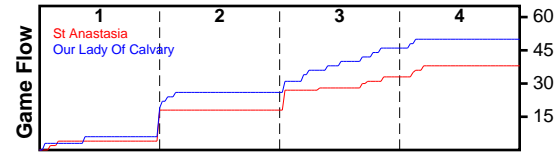

St Anastasia

1/16/25 St Anastasia at Our Lady Of Calvary

	1	2	3	4	T
St Anastasia	18	0	15	5	38
Our Lady Of	19	7	20	4	50