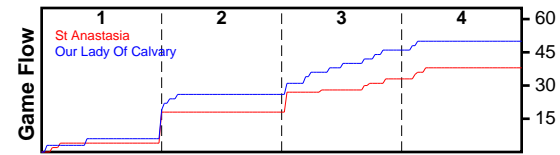

Our Lady Of Calvary

1/16/25 St Anastasia at Our Lady Of Calvary

	1	2	3	4	T
St Anastasia	18	0	15	5	38
Our Lady Of	19	7	20	4	50