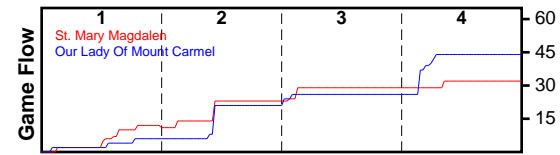

St. Mary Magdalen

	1	2	3	4	T
St. Mary Magdalen	12	11	6	3	32
Our Lady Of	6	15	5	18	44