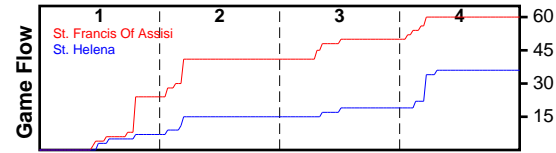

St. Helena

1/13/23 St. Francis Of Assisi at St. Helena

	1	2	3	4	T
St. Francis Of	24	17	9	10	60
St. Helena	7	8	4	17	36