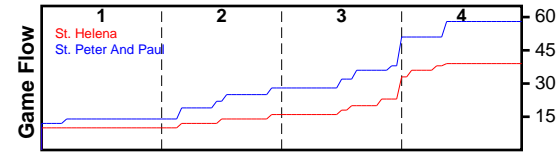

St. Helena

	1	2	3	4	T
St. Helena	10	6	11	12	39
St. Peter And Paul	14	14	15	15	58