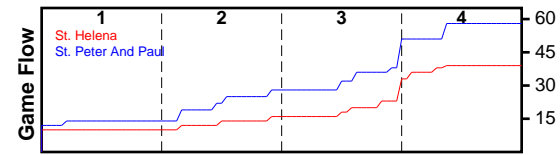

St. Peter And Paul

1/14/22 St. Helena at St. Peter And Paul

	1	2	3	4	T
St. Helena	10	6	11	12	39
St. Peter And Paul	14	14	15	15	58